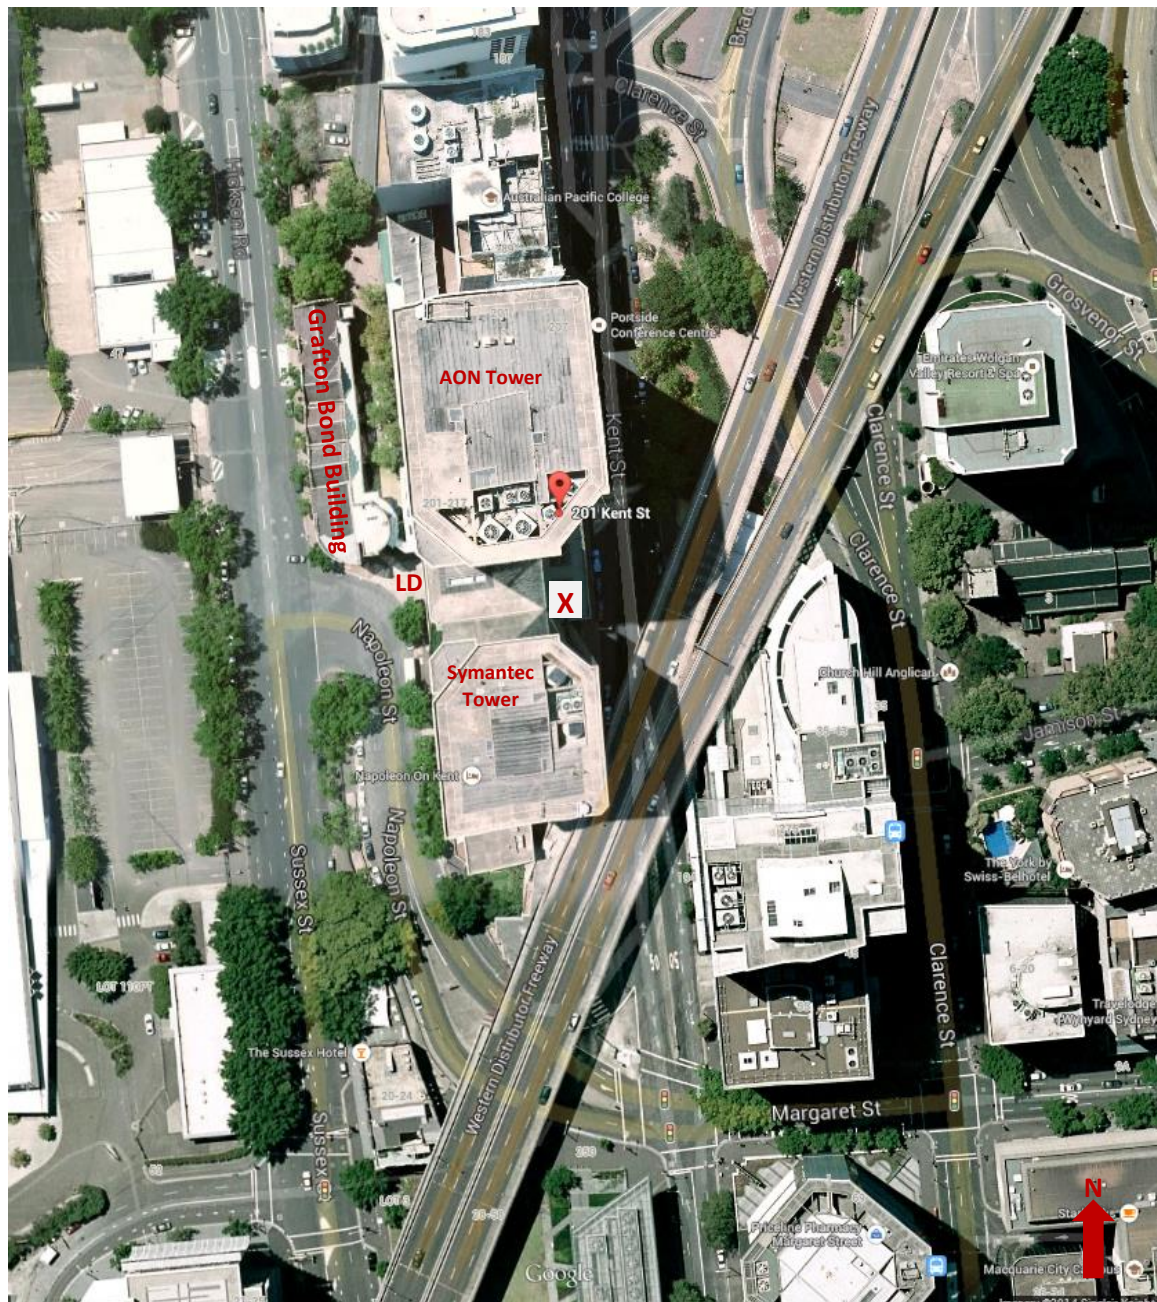

### **X Main Door Access to Ecoult**

The Grafton Bond Building is directly behind the AON Tower at 201 Kent Street. Between the AON Tower and Symantec Tower at 207 Kent Street is a set of sliding glass doors. Go through the doors, down the escalators and through the second set of glass doors at the bottom. Head up the short flight of stairs. You are now on level 5 of the Grafton Bond Building. Take the elevator to level 4. Ecoult's main office is in suite 402. We also have an office in suite 201, but do not make deliveries to suite 201 unless the delivery address is suite 201.

### **LD Loading Dock Access to Ecoult**

The loading dock is accessible from Napoleon Street and is marked with a blue and white sign for the Maritime Trade Towers. The loading dock can be busy so let us know if you need loading dock access.